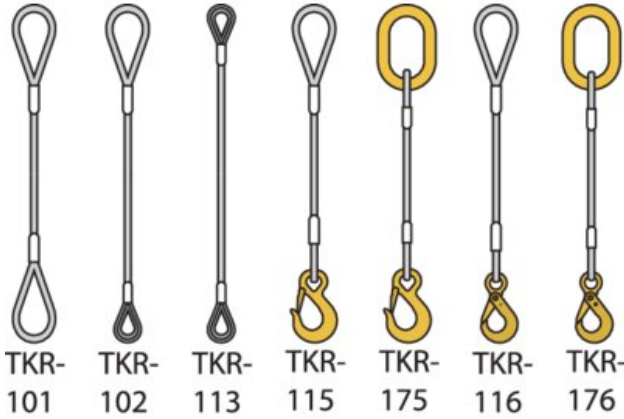

Steelwire Rope Slings FI

Product information

Contact us for all kinds of steelwireslings!

- hand spliced / mechanically spliced alu ferrule / supersplice seel ferrule
- slings with 1,2,3 & 4 legs equipped with shackles, hooks, ...
- sockets
- endless clamped
- grommets
- terminals with tread
- endstops
- ...