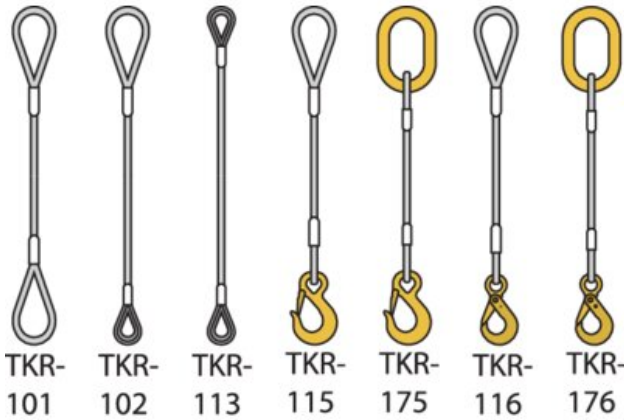

Steelwire Rope Slings FI

Product information

Contact us for all kinds of steelwireslings!

- hand spliced / mechanically spliced alu ferrule / supersplice seel ferrule
- slings with 1,2,3 & 4 legs equipped with shackles, hooks, ...
- sockets
- endless clamped
- grommets
- terminals with tread
- endstops
- ...